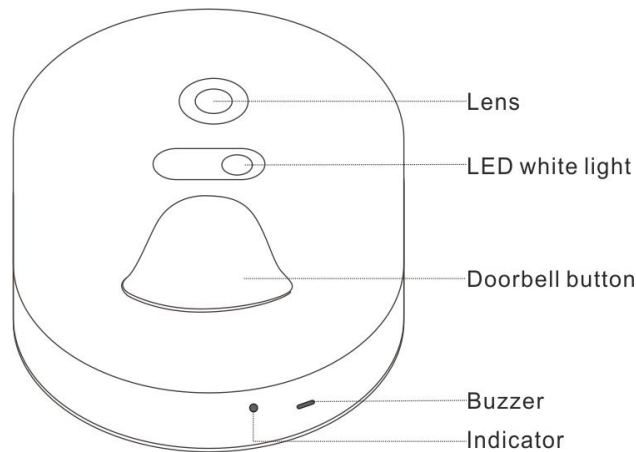

Power supply slot & socket	British socket, American socket, European Socket
Certificate	TBD (is validating)
Energy efficiency Class	Class 6
Indicator light	1 PCS
Surface treatment	Source material
color	White
Temperature	0 to 40°C
Humidity	30% to 90%
Size & weight	35(L)*35(W)*45mm(H), 35g approximately
APP	Support
Doorbell notification push	Support
Reaction time	2s-3s (According by network environment)
Package	Outdoor camera (Part A) + Indoor camera (Part B) +1 instruction + 2 triple A battery+1 plastic uptake sheathing

3. Product Structure

Outdoor device(camera)