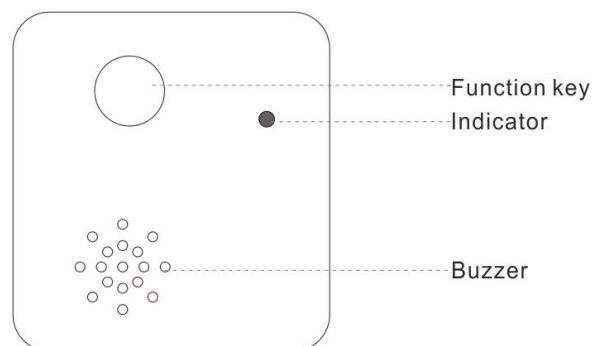

Indoor camera(router)