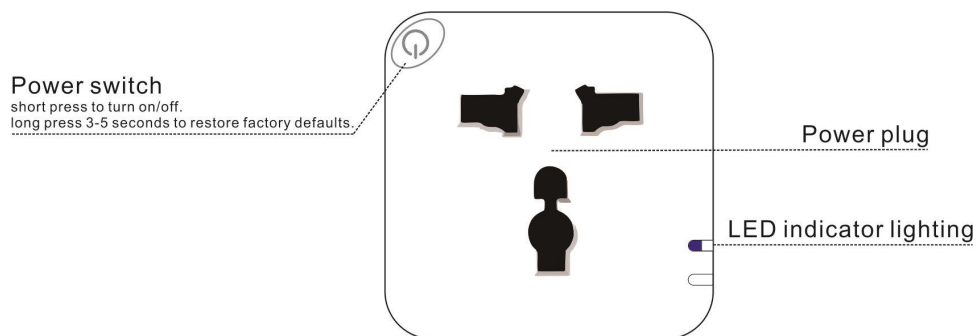

1. Features

- Support Amazon Echo voice control
- Support Google Home voice control
- Support Homekit
- Support Tmall voice control
- Support remote control switch
- Support 10 timing set
- Timing set memory: Timing set continue to work after network suddenly off for a while
- Timing set memory: Timing set continue to work after power suddenly off for a while

2. Parameters

Input voltage	100~250V
Nominated current	10A
Nominated power	2500W
Working temperature	0℃~40℃
Working frequency	50/60Hz
Support system	Android\iOS
Wireless type	Wi-Fi 2.4GHz
Wireless standard	IEEE 802.11 b/g/n
Product size	52*52*28mm
Weight	net weight: 90g ; rough weight: 110g

3. Product Structure

LED indicator lighting	During network pairing	Slowly blink in blue	Waiting for Wi-Fi
		Fast blink in blue	Pairing Wi-Fi
		Lighting off	Success in Wi-Fi pairing
	When normal working	Constant in blue	Switch is turn on
		Lighting off	Switch is turn off